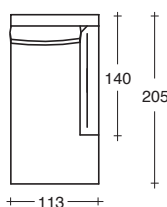

**H412
dx-right**

Chaise longue cm 100x160
Chaise longue cm 100x160
Chaise longue cm 100x160
Chaise longue cm 100x160
Chaise longue cm 100x160

kg

m³ 1,00

m 8,00

Fodera di ricambio
SpareCover
Housse deréchange
Ersatzbezug
Funda

**H413
sx-left**

dx-right